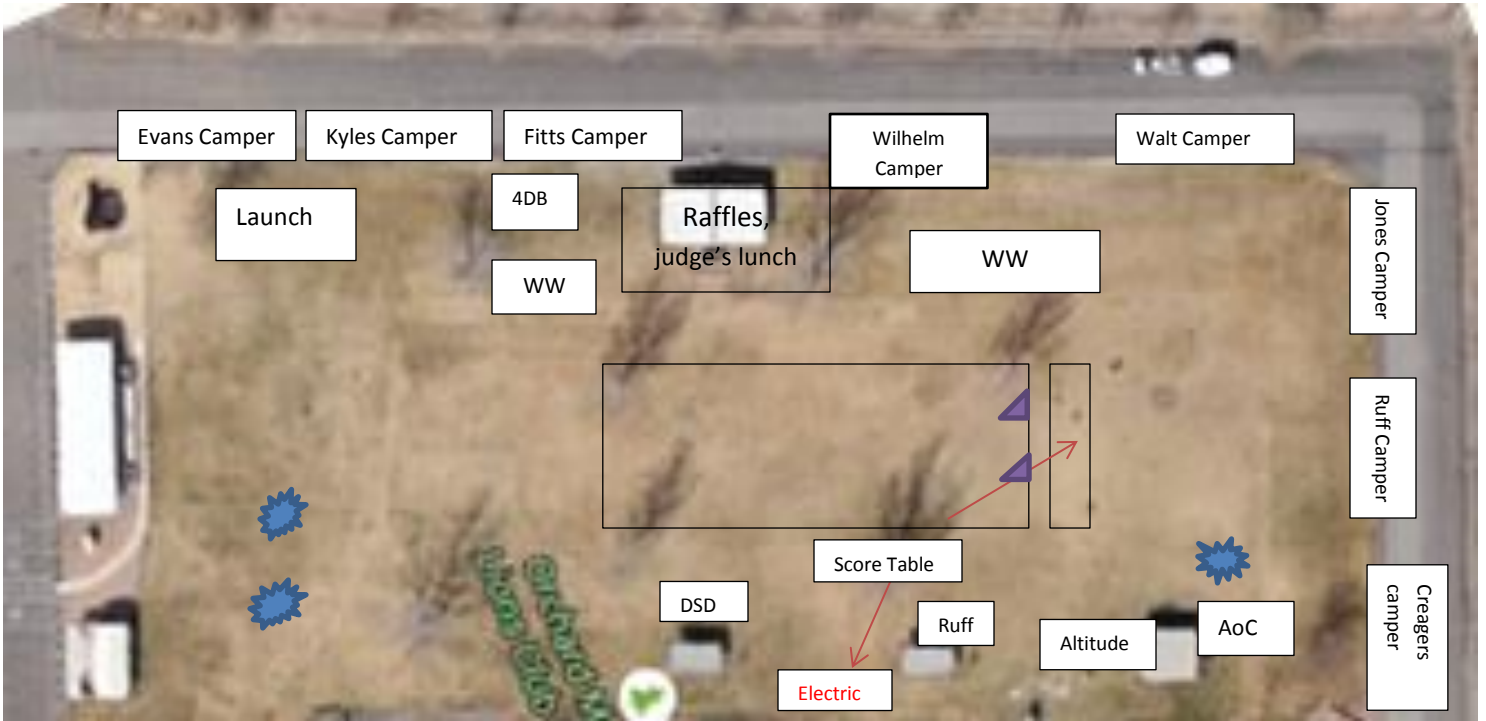

Downtown Grand Junction

Entrance, with a traffic light

Lions Park
home of WW
Party for all Dogs

BMX Park

HWY 50 to Delta

Mesa Co. Fairgrounds, Lions Park
2785 Highway 50, Grand Junction, CO 81503

Setup for crating and camping

Reminder: There is only dry camping

Evans Camper

Kyles Camper

Fitts Camper

Wilhelm Camper

Walt Camper

Launch

4DB

Raffles,
judge's lunch

WW

Jones Camper

Ruff Camper

Creagers
camper

WW

Score Table

DSD

Ruff

Altitude

AoC

Electric

Entrance to Fairgrounds – this is a road, no parking